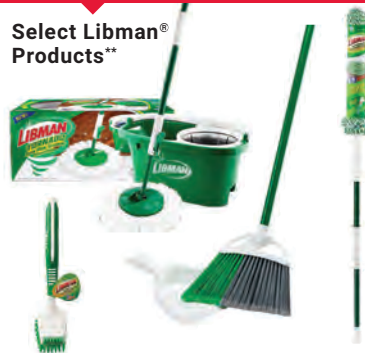

SALE
\$184.99

Werner 16' Type II
Aluminum Telescoping
Extension Ladder,
225 Lb. Capacity
1062918
20' Aluminum Extension Ladder,
10226...SALE \$234.99.

BUY MORE

SAVE MORE

Select Libman®
Products**

SAVE

\$5

OR